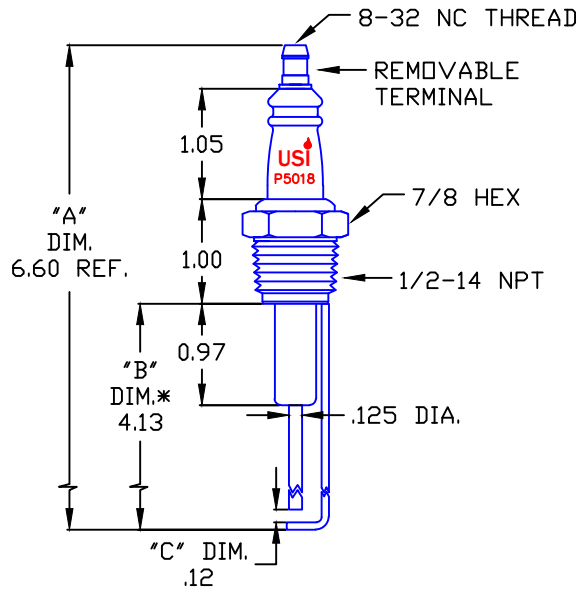

U. S. IGNITION
 224 N. MAIN
 CHADWICK, IL. 61014

1/2-14 NPT

P/N P5018

MADE IN USA

1/2-14 NPT MOUNTING THREAD			USI PART NO.	CROSS REFERENCE		
"A" DIM	"B" DIM*	"C" DIM		AUBURN	CROWN	ECLIPSE
4.19 REF.	1.72	.09	P5017	I-25	CA230	10089
4.68 REF.	2.21	.12	P5038	—	—	11576
6.22 REF.	3.75	.09	P5026	I-25-3	CA231	—
6.42 REF.	3.95	.09	P5016	I-25 (3.95")	—	—
6.60 REF.	4.13	.12	P5018	I-25 (4.13")	CA232	12568
7.02 REF.	4.55	.12	P5019	I-25 (4.55")	CA233	17396
7.59 REF.	5.12	.06	P5020	I-25 (5.12")	CA235	17652
8.85 REF.	6.38	.06	P5036	—	—	—
10.59 REF.	8.13	.06	P5031	—	—	—